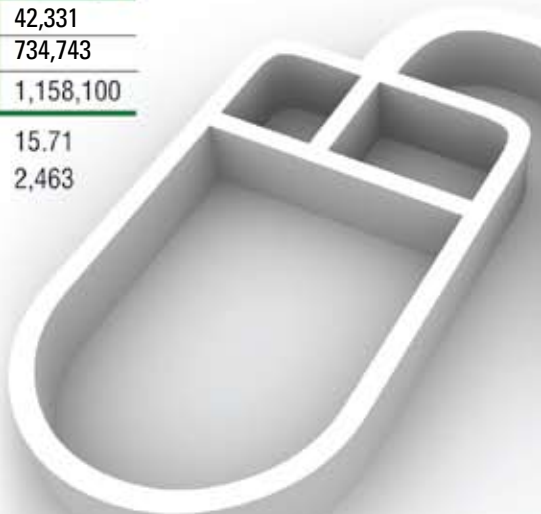

Green Media Online portal:
ArborAge.com, OutdoorPowerEquipment.com, Landscapelrrigation.com and SportsTurfOnline.com

online rates & specifications

Ad Unit	Gross Rate (annual)	Gross Rate (monthly)	Dimensions (pixels)	GIF/Jpeg	Flash	Animation	
Leaderboard	\$20,000	\$2,000	728x90	30K	40K	30 sec.	1
Medium Rectangle	\$18,000	\$1,800	300x250	30K	40K	30 sec.	2
Skyscraper	\$18,000	\$1,800	120x600	30K	40K	30 sec.	3
Medium Rectangle*	\$12,000	\$1,200	300x250	30K	40K	30 sec.	4
Button	\$7,500	\$750	120x90	30K	40K	30 sec.	5
Banner	\$5,000	\$500	468x60	30K	40K	30 sec.	6

* Second position, below the fold (second screen)

audience statistics

	Annual	Monthly
Unique Visitors	184,007	42,331
Page Views	2,203,322	734,743
Total Hits	13,897,200	1,158,100

Average Hits Per Visitor 15.71

Average Visitors Per Day 2,463

1 Leaderboard 728 x 90 pixels

2 Medium Rectangle 300 x 250

3 Skyscraper 120 x 600 pixels

4 Medium Rectangle 300 x 250

5 Button 120 x 90 pixels

6 Banner 468 x 60